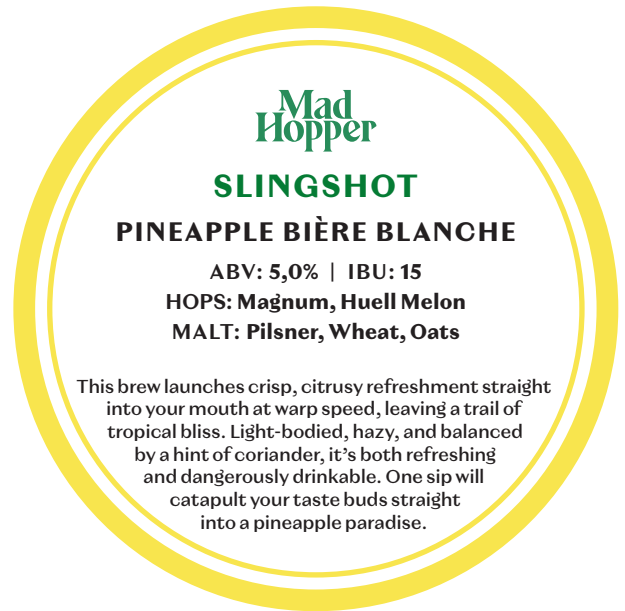

FRONT SIDE FOR CUSTOMER

BACK SIDE FOR BARTENDER

80 MM

80 MM