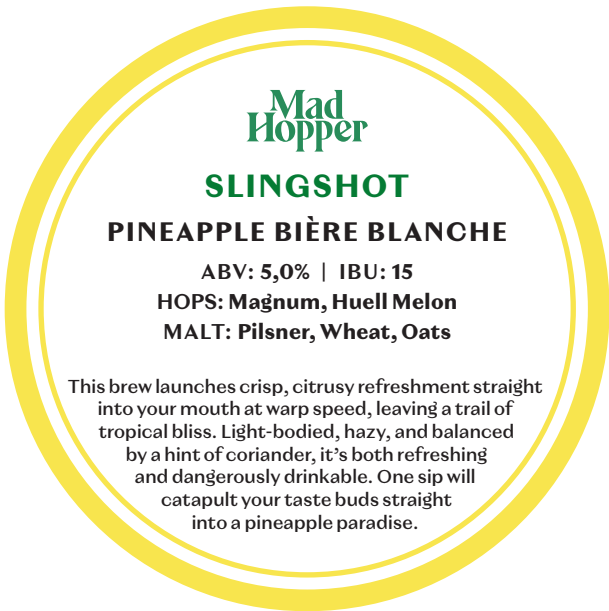

FRONT SIDE FOR CUSTOMER

BACK SIDE FOR BARTENDER

80 MM

80 MM