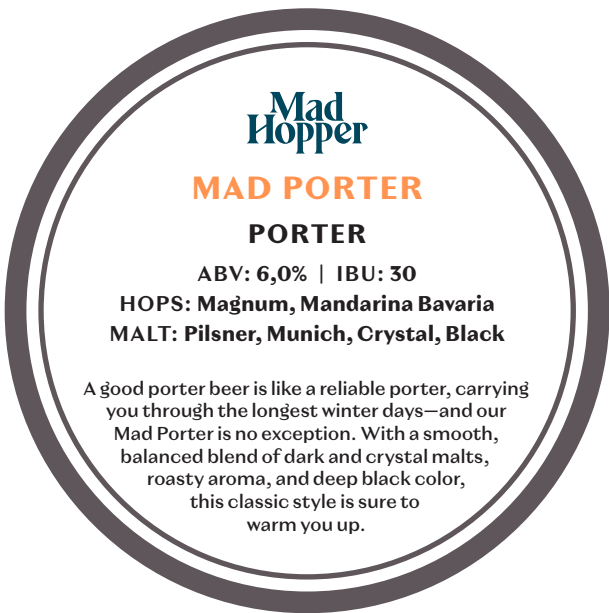

FRONT SIDE FOR CUSTOMER

BACK SIDE FOR BARTENDER

80 MM

80 MM