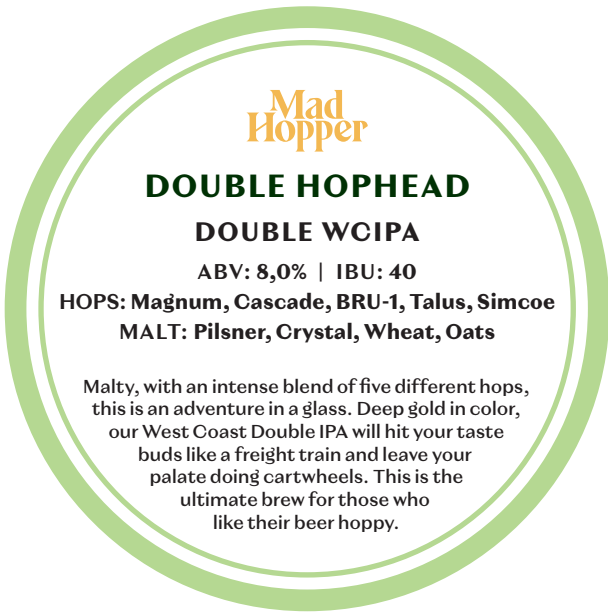

FRONT SIDE FOR CUSTOMER

BACK SIDE FOR BARTENDER

80 MM

80 MM