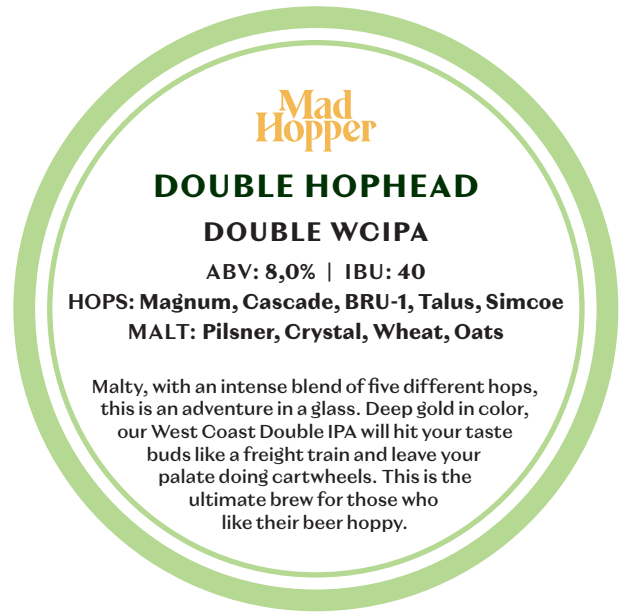

FRONT SIDE FOR CUSTOMER

BACK SIDE FOR BARTENDER

80 MM

80 MM